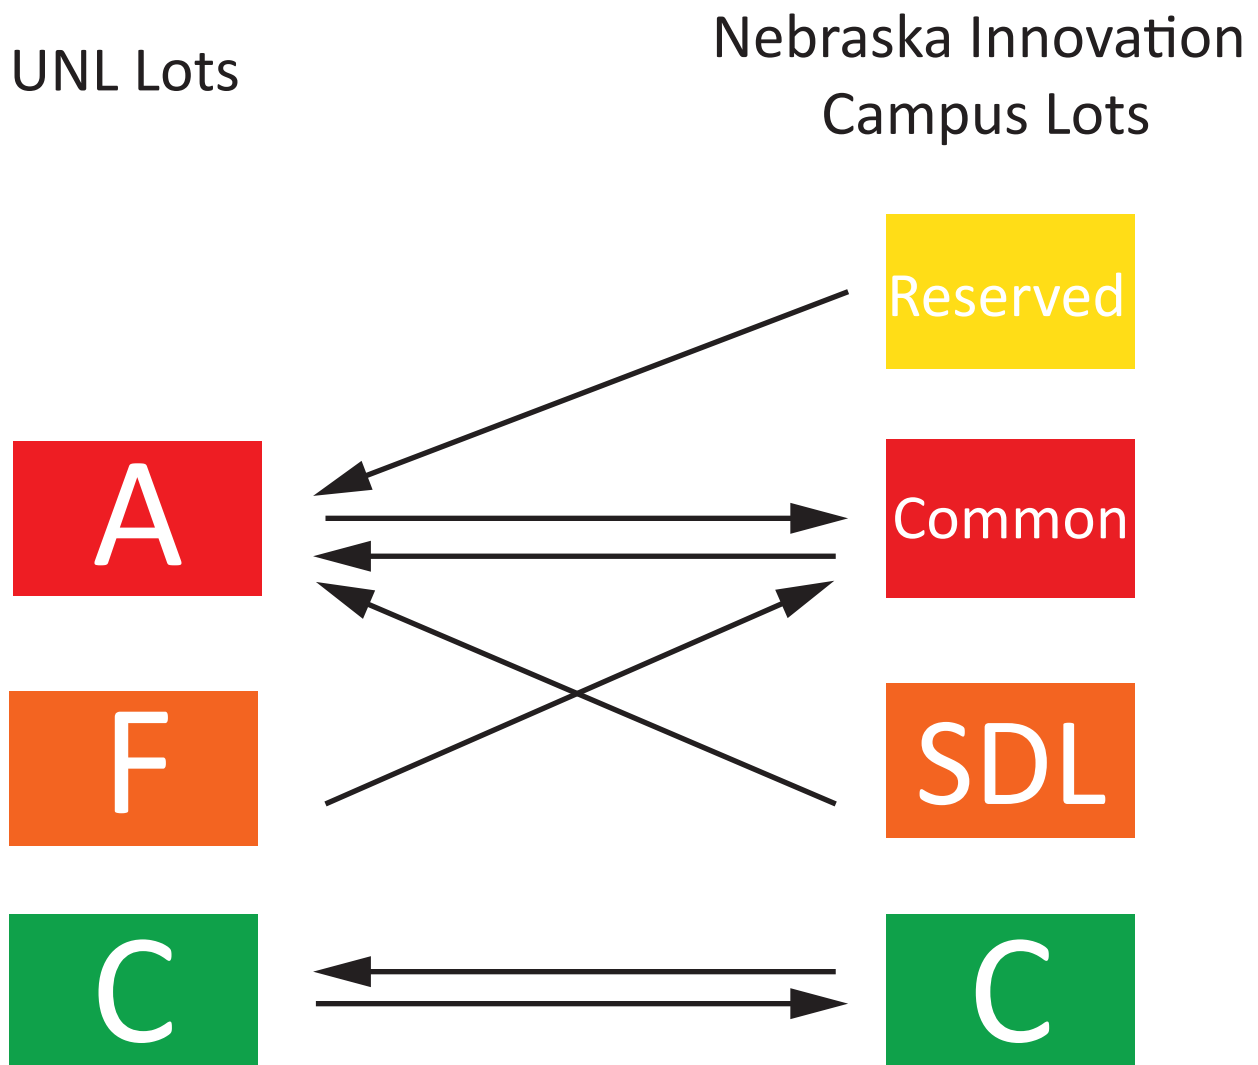

# NEBRASKA INNOVATION CAMPUS & UNL RECIPROCAL PARKING INFORMATION

If you have purchased an NIC reserved (Yellow) permit, you can park in any A lot on UNL Campus

If you have purchased an NIC SDL (Orange) Permit, you can park in any A lot on UNL Campus

UNL F Lot (Orange) permit holders will be allowed to park in any NIC Common Lot A

Red permit holders for either location can park in any Red (A) Lot

Students with UNL issued C Lot (Green) Permits must park in the designated C Lot (Green) locations